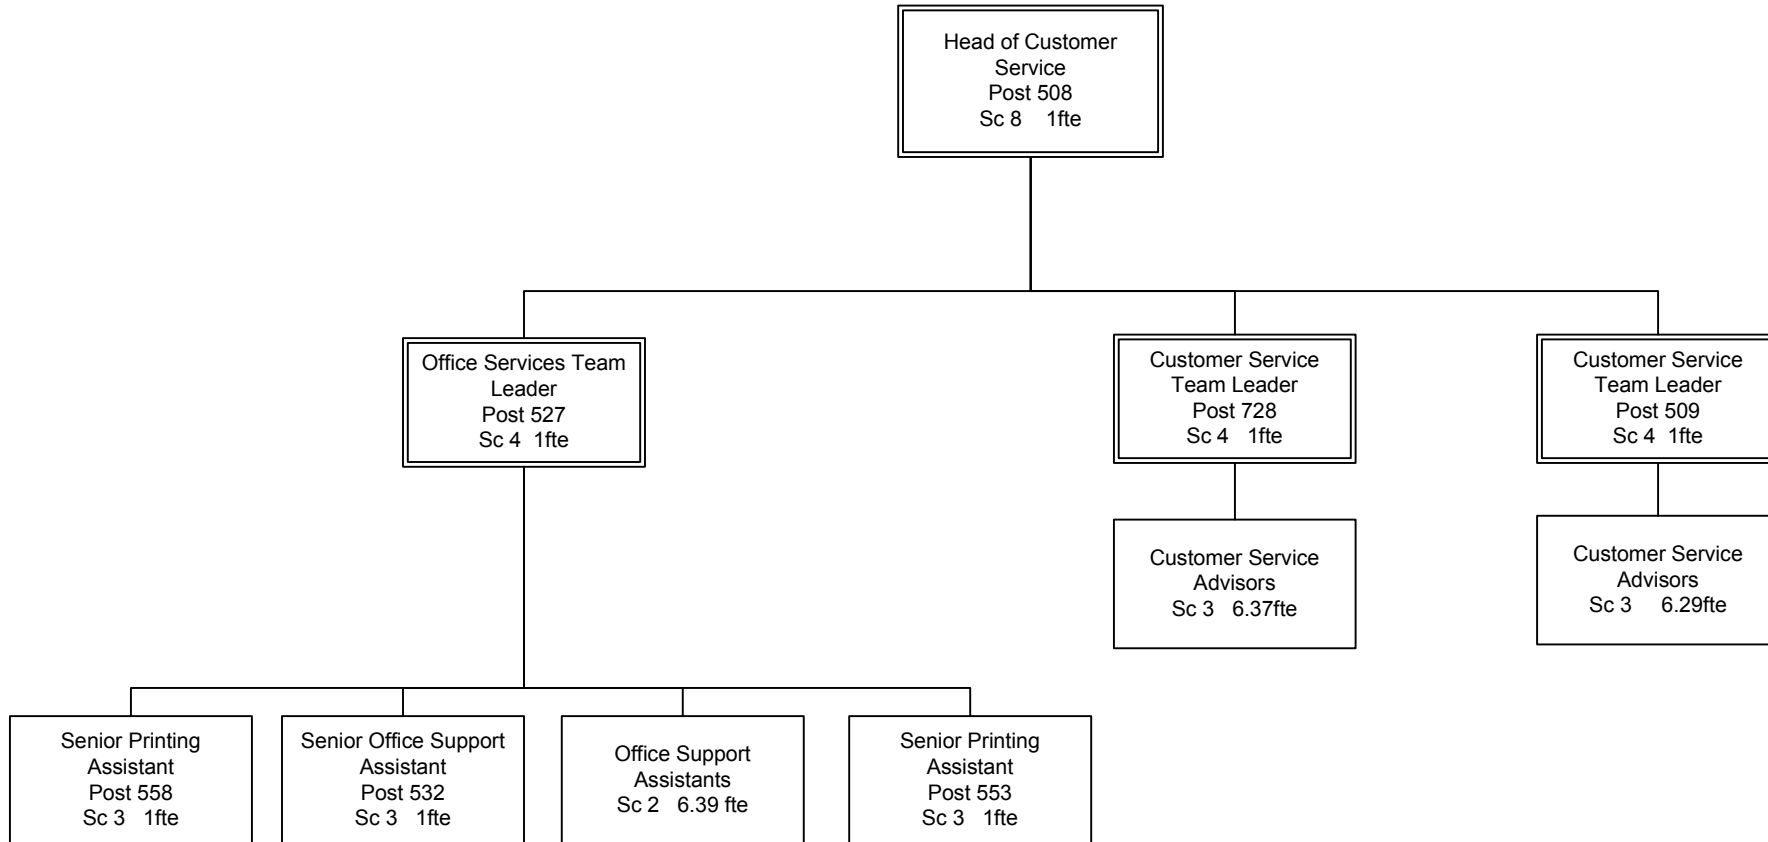

Customer Service Division

Customer Service Division
Total Number of fte's 26.05
Headcount 30